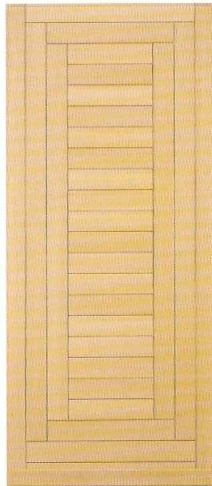

Painéis de Interior

Stained Oak

Bright Light Mahogany

Natural Wengè Ash lines

Natural Oak

Light Mahogany

Ginevra - Natural Oak

Portland horizontal

Avana - Natural Oak

Panama - Grey line

Painéis Mistos

Capri - Natural Douglas

Praga - Beige RAL 1001

Siviglia - Grey RAL 7040

Edimburgo - White "Polo" RAL 9010

Barcelona - Beige RAL 1001