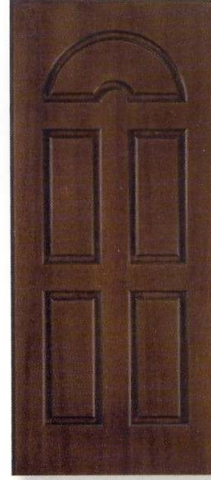

Portofino - Brown "Azteco" RAL 8017

PR3 - Green "Etrusco"

PR2 - Bronze "Base"

PS6 - Grey "Galassia"

Painéis de Exterior

Porto - Natural Douglas

Bologna - Natural Oak

Zurigo - Italian Walnut Tanganyka